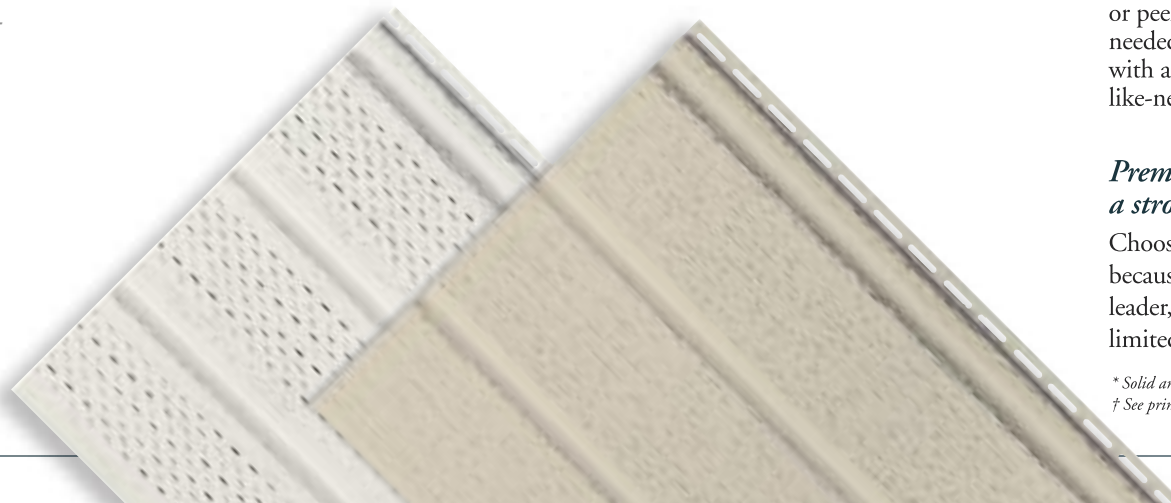

Striking vertical accents.

Use solid Alliance T4 panels to accent entrances, gable ends or even entire walls.

Alliance T4 . . . the versatile finishing touch.

Alliance T4 makes it simple to add beautiful, easy-care porch ceilings (above).

Vented panels give eaves a beautiful finishing touch plus they help cool your attic (far left).